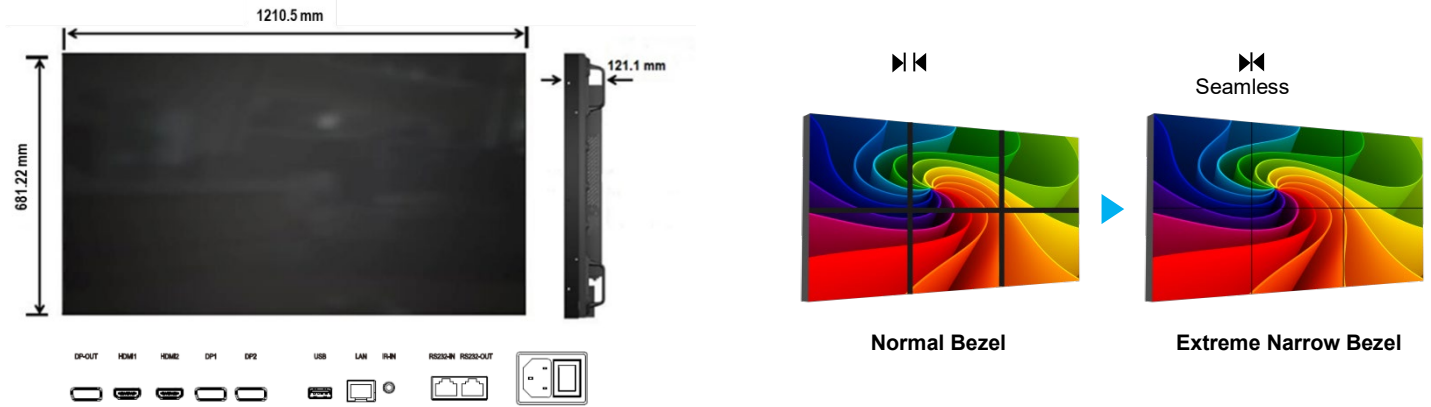

LCD Video Wall

55" Extreme Narrow Bezel LCD Video wall

- Full HD (1920 x 1080) Resolution
- 0.88 mm Combined Bezel
- 500 nits High Brightness
- Full Array LED Backlighting
- Support up to 10x10 Display Array

Extreme Narrow Bezel LCD Video Wall

Delta's Extreme Narrow Bezel (ENB) LCD video wall features full HD resolution and direct LED backlights ensuring crystal clear image and long life. With a combined bezel width of 0.88mm, Delta's Extreme narrow LCD provides a near seamless image, ideal for public venues and control rooms.

Specifications

Model	LW-5583 GR KC
Panel	55 inch Extra Narrow Bezel
Bezel to Bezel	0.88 mm
Back Light Type	Direct LED
Resolution	Full HD 1920 x 1080, professional-grade display
Pixel Pitch	0.63(H) x 0.63(V)mm
Display Colors	1.07 Billion (10bit)
Luminance of White	Typical 500 nits
Contrast Ratio (Full On/Off)	1100:1
Viewing Angle(CR>10)	178 (H), 178 (V)
Response Time	Typical 8 ms
Haze Value	28%
Inputs	2 x DP 1.2 (3840x2160@60Hz)
	2 x HDMI 2.0 [3840x2160@60Hz]
	1 x USB 2.0 Type-A (for Service purposes)
	2 x Ethernet RJ45 – 1x in/1x out (RS232) for control
	1 x Ethernet RJ45 - LAN
Output	1 x DP 1.2 (3840x2160@60Hz)
	1 x φ3.5mm – IR
Power Control	AC power ON/OFF switch
Wire Control	RS232C input, LAN
AC Power Input Range	100~240VAC, 50/60Hz
Power Consumption	On Mode : <250W with 1 DVI input
	Standby Mode : < 0.5 W
Dimension (W x H x D)	1210.5 x 681.2 x 121.1mm, Net weight : 24.5Kg
Operating Temperature	0°C to 40°C
Storage Temperature	-10°C to +60°C
Working Humidity	20% - 85%, non-condensing
Backlight Operating Life	Min 50,000 hours