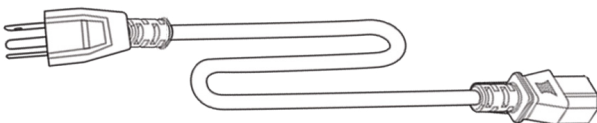

newline

What Comes IN THE BOX

Each Q series panel includes several accessories to make it easy to use your display right out of the box.

From cables, to cleaning kits, here is what comes included with your Q panel:

USB (A-B) x 1 (10 ft)

USB Type-C x 1 (6 ft)

Audio Cable x 1 (10 ft)

HDMI x 1 (10 ft)

UL Power Cord x 1 (6.5ft)

Stylus x 2

Remote Control x 1
AAA Battery x 2

Screen Cleaning
Kit x 1