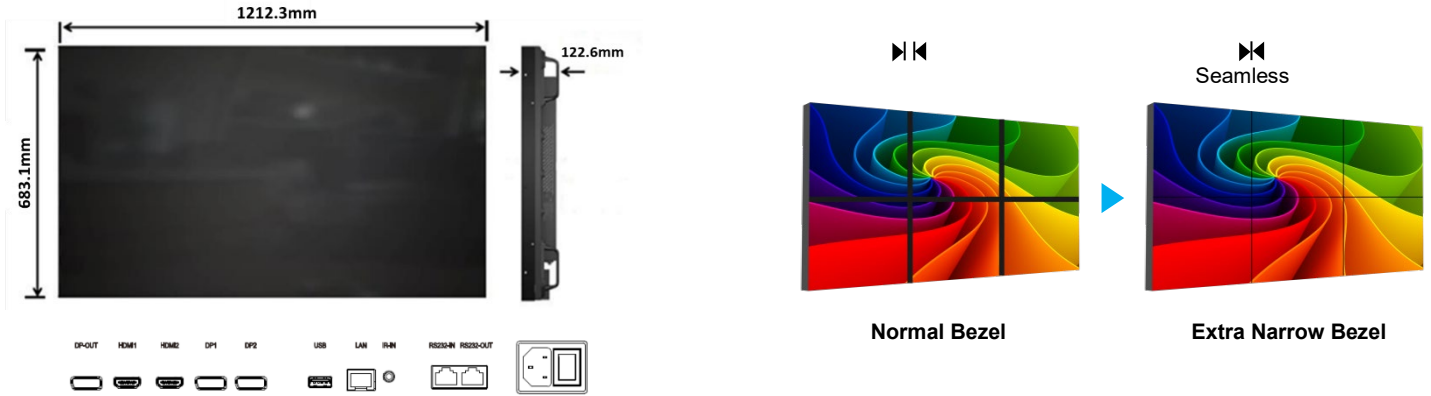

LCD Video Wall

55" Extra Narrow Bezel LCD Video wall

- Full HD (1920 x 1080) Resolution
- 1.8 mm Combined Bezel
- 500 nits High Brightness
- Full Array LED Backlighting
- Support up to 10x10 Display Array

Extreme Narrow Bezel LCD Video Wall

Delta's Extreme Narrow Bezel (ENB) LCD video wall features full HD resolution and direct LED backlights ensuring crystal clear image and long life. With a combined bezel width of 1.8mm, Delta's Extreme narrow LCD provides a near seamless image, ideal for public venues and control rooms.

Specifications

Model	LW-5583 MR KC
Panel	55 inch Extra Narrow Bezel
Bezel to Bezel	1.8 mm
Back Light Type	Direct LED
Resolution	Full HD 1920 x 1080, professional-grade display
Pixel Pitch	0.63(H) x 0.63(V)mm
Display Colors	1.07 Billion (10bit)
Luminance of White	Typical 500 nits
Contrast Ratio (Full On/Off)	1000:1
Viewing Angle(CR>10)	178 (H), 178 (V)
Response Time	Typical 8 ms
Haze Value	28%
Inputs	2 x DP 1.2 (3840x2160@60Hz)
	2 x HDMI 2.0 [3840x2160@60Hz]
	1 x USB 2.0 Type-A (for Service purposes)
	2 x Ethernet RJ45 – 1x in/1x out (RS232) for control
	1 x Ethernet RJ45 - LAN
Output	1 x DP 1.2 (3840x2160@60Hz)
	1 x φ3.5mm – IR
Power Control	AC power ON/OFF switch
Wire Control	RS232C input, LAN
AC Power Input Range	100~240VAC, 50/60Hz
Power Consumption	On Mode : <200W with 1 DVI input
	Standby Mode : < 0.5 W
Dimension (W x H x D)	1212.3 x 683.1 x 122.6mm, Net weight : 24.5Kg
Operating Temperature	0°C to 40°C
Storage Temperature	-10°C to +60°C
Working Humidity	20% - 85%, non-condensing
Backlight Operating Life	Min 50,000 hours