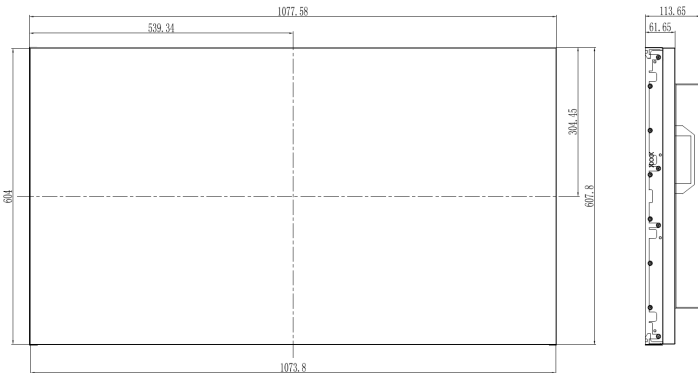

LCD Video Wall

49" Narrow Bezel LCD Video wall

- Full HD (1920 x 1080) Resolution
- 3.5mm Combined Bezel
- Full Array LED Backlighting

Narrow Bezel LCD Video Wall

Delta's Ultra Narrow Bezel (UNB) LCD video wall features full HD resolution and direct LED backlights ensuring crystal clear image and long life. With a combined bezel width of 3.5mm, Delta's Ultra Narrow LCD provides a near seamless image, ideal for public venues and control rooms.

Specifications

Model	LW-4983 LR KC
Panel	49 inch Ultra Narrow Bezel
Bezel to Bezel	3.5mm
Back Light Type	Direct LED
Resolution	Full HD 1920 x 1080, professional-grade display
Pixel Pitch	0.63(H) x 0.63(V)mm
Display Colors	1.07 Billion
Luminance of White	Typical 500 nits
Contrast Ratio (Full On/Off)	1000:1
Viewing Angle(CR>10)	178 (H), 178 (V)
Response Time	Typical 8 ms
Inputs	2 x DP 1.2 (3840x2160@60Hz)
	2 x HDMI 2.0 [3840x2160@60Hz]
	1 x USB 2.0 Type-A (for Service purposes)
	2 x Ethernet RJ45 – 1x in/1x out (RS232) for control
	1 x Ethernet RJ45 - LAN
Output	1 x ϕ 3.5mm – IR
Output	1 x DP 1.2 (3840x2160@60Hz)
Power Control	AC power ON/OFF switch
Wire Control	RS232C input, LAN
AC Power Input Range	100~240VAC, 50/60Hz
Power Consumption	On Mode : typical \leq 120W
	Standby Mode : < 0.5 W
Dimension (W x H x D)	1077.5 x 607.8 x 113.7mm, Net weight : 22.9Kg
Operating Temperature	0°C to 40°C
Storage Temperature	-10°C to +60°C
Working Humidity	20% - 85%, non-condensing
Backlight Operating Life	Min 50,000 hours