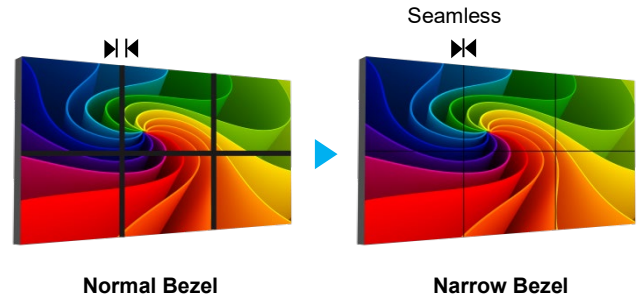

LCD Video Wall

49" Narrow Bezel LCD Video wall

- Full HD (1920 x 1080) Resolution
- 3.5mm Combined Bezel
- Full Array LED Backlighting

Narrow Bezel LCD Video Wall

Delta's Ultra Narrow Bezel (UNB) LCD video wall features full HD resolution and direct LED backlights ensuring crystal clear image and long life. With a combined bezel width of 3.5mm, Delta's Ultra Narrow LCD provides a near seamless image, ideal for public venues and control rooms.

Specifications

Model	LW-4983 LR KC
Panel	49 inch Ultra Narrow Bezel
Bezel to Bezel	3.5mm
Back Light Type	Direct LED
Resolution	Full HD 1920 x 1080, professional-grade display
Pixel Pitch	0.63(H) x 0.63(V)mm
Display Colors	1.07 Billion
Luminance of White	Typical 500 nits
Contrast Ratio (Full On/Off)	1000:1
Viewing Angle(CR>10)	178 (H), 178 (V)
Response Time	Typical 8 ms
Inputs	2 x DP 1.2 (3840x2160@60Hz)
	2 x HDMI 2.0 [3840x2160@60Hz]
	1 x USB 2.0 Type-A (for Service purposes)
	2 x Ethernet RJ45 – 1x in/1x out (RS232) for control
	1 x Ethernet RJ45 - LAN
Output	1 x ϕ 3.5mm – IR
Output	1 x DP 1.2 (3840x2160@60Hz)
Power Control	AC power ON/OFF switch
Wire Control	RS232C input, LAN
AC Power Input Range	100~240VAC, 50/60Hz
Power Consumption	On Mode : typical \leq 120W
	Standby Mode : < 0.5 W
Dimension (W x H x D)	1077.5 x 607.8 x 113.7mm, Net weight : 22.9Kg
Operating Temperature	0°C to 40°C
Storage Temperature	-10°C to +60°C
Working Humidity	20% - 85%, non-condensing
Backlight Operating Life	Min 50,000 hours